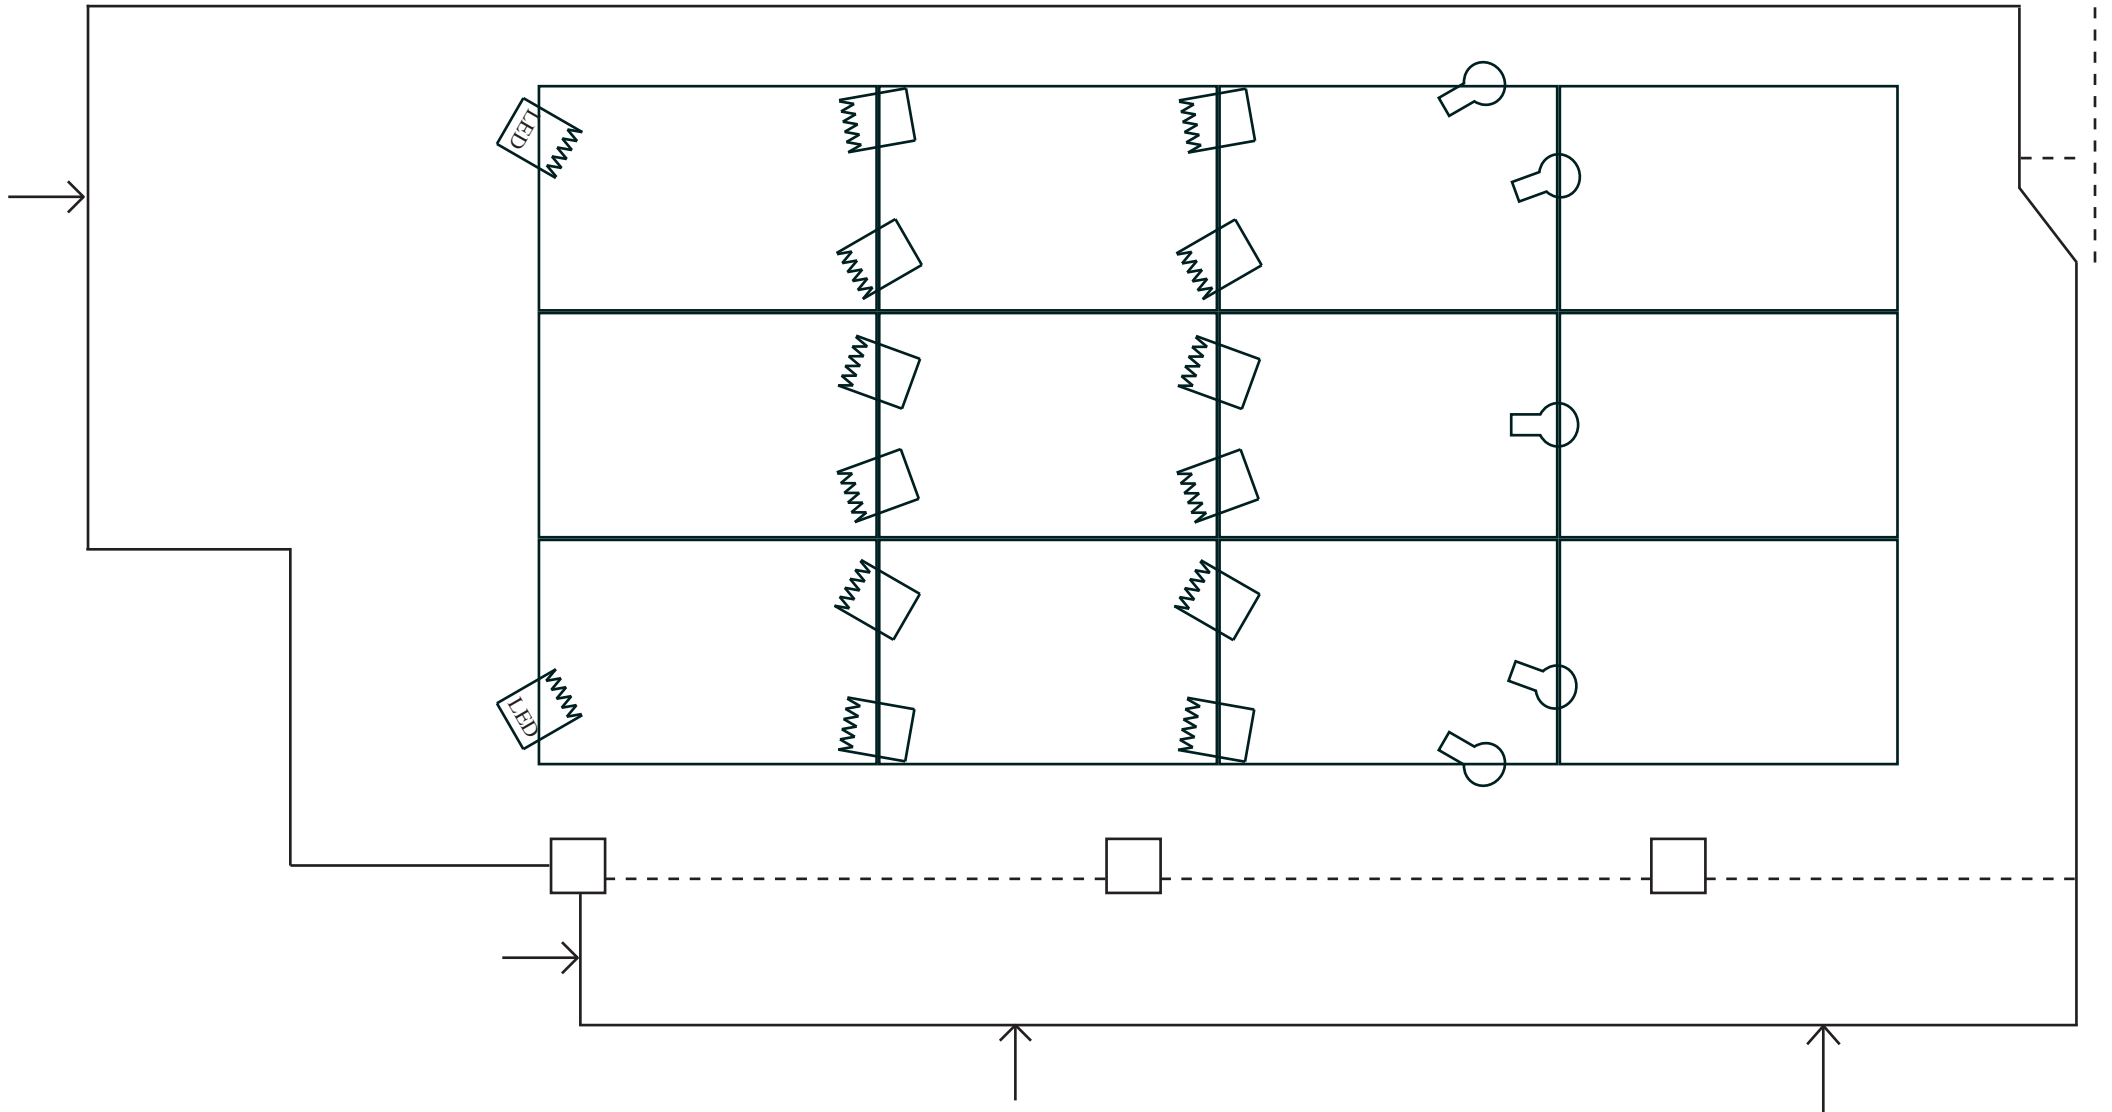

# Blue Orange Theatre - Standard Lighting Rig

Scale  
1:66

-  Fresnel (500w)
-  Profile
-  LED Fresnel (RGBW)
-  Entrances/Exits